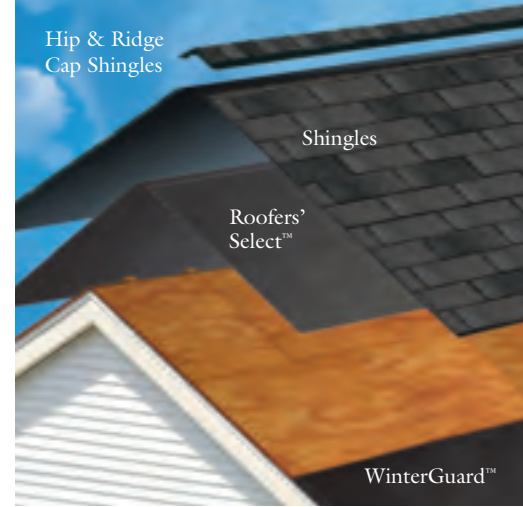

If it's not a standard-issue home, why should it be outfitted with a basic flat-looking shingle? Some roofs definitely deserve to be finished in Firehalt.™

The three-dimensional style and double-layer construction turn conventional lines into distinctive declarations. And the upgraded protection declares that the family is valued as much as the home.

Protect yourself.

Be sure to ask your roofing contractor for a copy of the CertainTeed product warranty or call the CertainTeed Consumer Hotline at 800-782-8777 to request a copy. We make it easy for you to view our warranties and register your investment online at www.certainteed.com/warranty.

A beautiful roof makes a beautiful home.

CertainTeed also offers a complete line of architectural shingles that can transform your home into a warm work of art, gracefully and easily. For more information, ask your contractor or visit us on the web at www.certainteed.com.

Specifications

- Fiber glass composition: UL Class A
- 240 lbs. per square (109 kg per 9.28 m²)
- Size: 13 1/4" x 38 3/4" (335 mm x 984 mm)
- 5 5/8" (145 mm) exposure
- ASTM D3018 Type I
- UL 790/ASTM E108 Class A fire resistance rating
- ASTM D3161 wind resistance
- Bundles per square – 4
- 4 bundles = 66 shingles on average (16+16+16+18)

Warranty*

- 25-year limited warranty against manufacturing defects
- 5-year 100 km/h wind-resistance warranty

*See actual warranty for specific details and limitations.

Integrity Roof System.™ Give your home the best protection.

WinterGuard™

Waterproofing underlayment prevents leaks caused by ice dams and wind-driven rain in vulnerable areas.

Roofers' Select™

High-performance underlayment is a secondary barrier against leaks for the entire roof.

Shingles and Accessories

High-quality shingles are covered by one of the best warranties in the business. Accessory products—starter course, and hip and ridge cap shingles—complete your roof from start to finish.

Ventilation

Proper attic ventilation improves air circulation.

ASK ABOUT ALL OF OUR OTHER CERTAINTEED® PRODUCTS AND SYSTEMS:

ROOFING • SIDING • TRIM • DECKING • RAILING • FENCE • FOUNDATIONS
GYPSUM • CEILINGS • INSULATION • PIPE

www.certainteed.com <http://blog.certainteed.com>

CertainTeed Corporation
P.O. Box 860
Valley Forge, PA 19482

Professional: 800-233-8990
Consumer: 800-782-8777

© 2011 CertainTeed Corporation, Printed in U.S.A.
Code No. 20-20-1894
Rev. 12/11